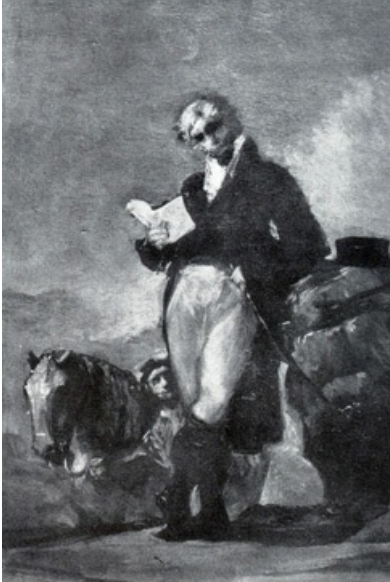

# FRANCISCO DE BORJA TÉLLEZ GIRÓN, X DUKE OF OSUNA (SKETCH)

CLASIFICACIÓN: EASEL PAINTING. PORTRAITS

## DATOS GENERALES

CRONOLOGÍA	Ca. 1816
UBICACIÓN	Lost work
DIMENSIONES	32.5 x 24.5 cm
TÉCNICA Y SOPORTE	Oil on canvas
RECONOCIMIENTO DE LA AUTORÍA DE GOYA	Attributed work
TITULAR	Obra desaparecida
FICHA: REALIZACIÓN/REVISIÓN	13 Apr 2010 / 16 Jun 2023

## HISTORIA

This is a possible sketch for the portrait of the tenth Duke of Osuna.

The sketch was the property of Mariano Goya according to the sales catalogue of Eustaquio López, dated 25 May 1866, where it appeared as lot number 8 and with the incorrect title of *Portrait of the Marquis of Sandinos*. It was later in the collection of the Ehrich Galleries, in New York. At some point it entered the Bremen Kunsthalle, where it was destroyed during the Second World War.

Given the provenance that goes back to Goya's grandson, it is possible that this portrait is the same one that Antonio Brugada listed as "*Portrait of a Young Man, sketch*" in the inventory he made of the painter's assets after his death.